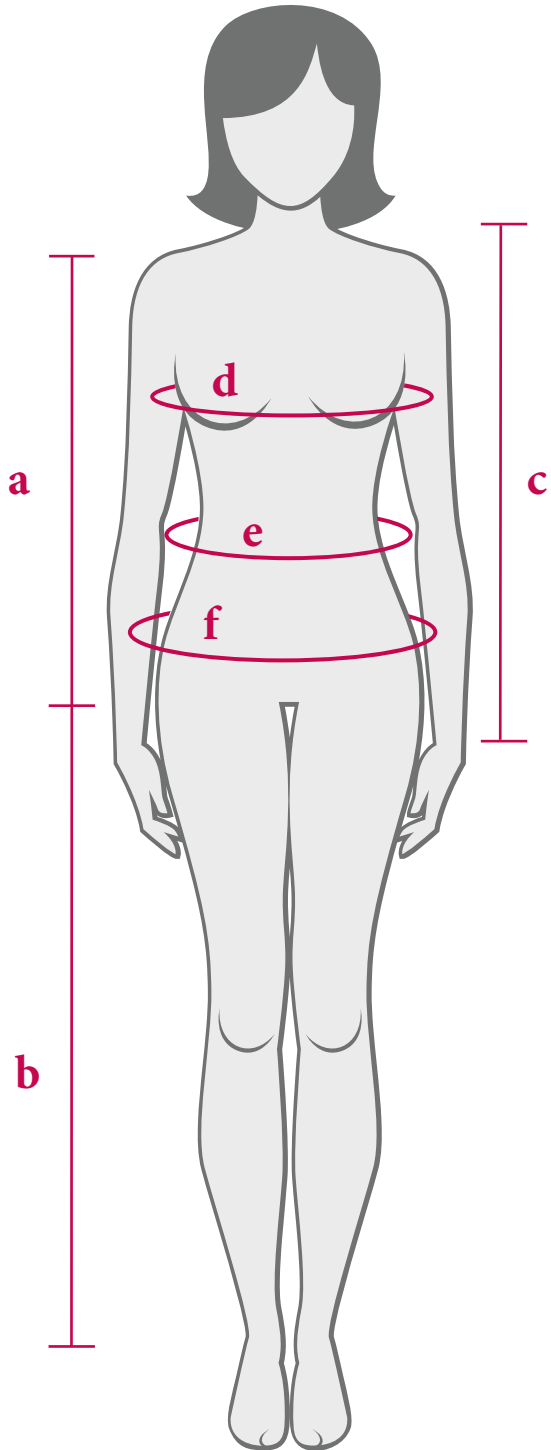

To select the correct size for you, use the charts and find the size that best matches your measurements.

SIZE CHART FOR WETSUIT - WOMAN				
POSITION	SIZE (cm)			
	S	M	L	XL
a TORSO	59	61	63	65
b LEG LENGTH	69	71	73	74
c SLEEVE LENGTH	62	64	66	68
d CHEST	84	88	92	96
e WAIST	65	69	73	77
f HIP	92	96	100	104
h NECK HEIGHT	5.5	5.5	5.5	5.5
g NECK WIDTH	13	13.5	14	14.5

SIZE CHART FOR WETSUIT - MAN					
POSITION	SIZE (cm)				
	S	M	L	XL	XXL
a TORSO	61	63	65	67	69
b LEG LENGTH	72	74	76	78	80
c SLEEVE LENGTH	65	67	69	72	75
d CHEST	88	90	94	98	102
e WAIST	76	80	84	88	92
f HIP	90	94	98	102	106
h NECK HEIGHT	5.5	5.5	5.5	5.5	5.5
g NECK WIDTH	17.5	18	18.5	19	19.5

To select the correct size for you, use the charts and find the size that best matches your measurements.

SIZE CHART FOR WETSUIT - KIDS						
POSITION	SIZE (cm)					
	4	6	8	10	12	14
a TORSO	38	41	45	48	52	55
b LEG LENGTH	21	22	23	24	25	26
c SLEEVE LENGTH	25	27	28	30	32	34
d CHEST	56	60	64	70	76	82
e WAIST	50	54	58	64	70	75
f HIP	58	64	68	74	80	86
h NECK HEIGHT	5	5	5	5	5	5
g NECK WIDTH	13.5	14	14.5	15	15.5	16