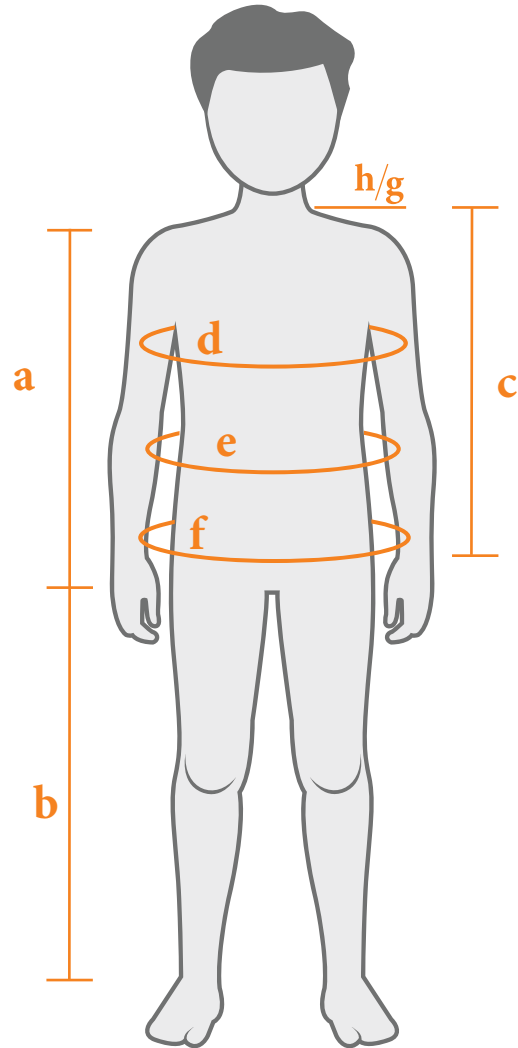

To select the correct size for you, use the charts and find the size that best matches your measurements.

SIZE CHART FOR WETSUIT - WOMAN				
POSITION	SIZE (cm)			
	S	M	L	XL
a TORSO	59	61	63	65
b LEG LENGTH	69	71	73	74
c SLEEVE LENGTH	62	64	66	68
d CHEST	84	88	92	96
e WAIST	65	69	73	77
f HIP	92	96	100	104
h NECK HEIGHT	5.5	5.5	5.5	5.5
g NECK WIDTH	13	13.5	14	14.5

SIZE CHART FOR WETSUIT - MAN					
POSITION	SIZE (cm)				
	S	M	L	XL	XXL
a TORSO	61	63	65	67	69
b LEG LENGTH	72	74	76	78	80
c SLEEVE LENGTH	65	67	69	72	75
d CHEST	88	90	94	98	102
e WAIST	76	80	84	88	92
f HIP	90	94	98	102	106
h NECK HEIGHT	5.5	5.5	5.5	5.5	5.5
g NECK WIDTH	17.5	18	18.5	19	19.5

To select the correct size for you, use the charts and find the size that best matches your measurements.

SIZE CHART FOR WETSUIT - KIDS						
POSITION	SIZE (cm)					
	4	6	8	10	12	14
a TORSO	38	41	45	48	52	55
b LEG LENGTH	21	22	23	24	25	26
c SLEEVE LENGTH	25	27	28	30	32	34
d CHEST	56	60	64	70	76	82
e WAIST	50	54	58	64	70	75
f HIP	58	64	68	74	80	86
h NECK HEIGHT	5	5	5	5	5	5
g NECK WIDTH	13.5	14	14.5	15	15.5	16