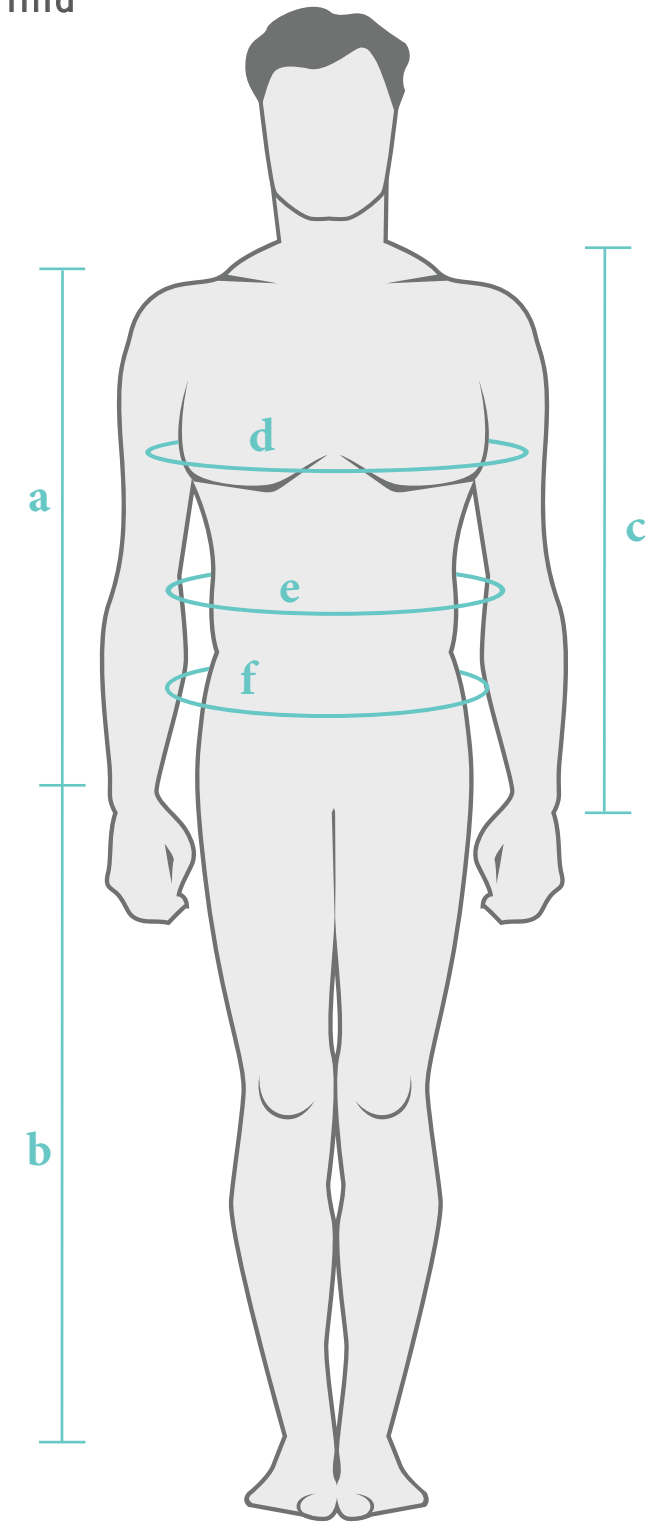

To select the correct size for you, use the charts and find the size that best matches your measurements.

SIZE CHART FOR WETSUIT - WOMAN				
POSITION	SIZE (cm)			
	S	M	L	XL
a TORSO	59	61	63	65
b LEG LENGTH	69	71	73	74
c SLEEVE LENGTH	62	64	66	68
d CHEST	84	88	92	96
e WAIST	65	69	73	77
f HIP	92	96	100	104
h NECK HEIGHT	5.5	5.5	5.5	5.5
g NECK WIDTH	13	13.5	14	14.5

SIZE CHART FOR WETSUIT - MAN					
POSITION	SIZE (cm)				
	S	M	L	XL	XXL
a TORSO	61	63	65	67	69
b LEG LENGTH	72	74	76	78	80
c SLEEVE LENGTH	65	67	69	72	75
d CHEST	88	90	94	98	102
e WAIST	76	80	84	88	92
f HIP	90	94	98	102	106
h NECK HEIGHT	5.5	5.5	5.5	5.5	5.5
g NECK WIDTH	17.5	18	18.5	19	19.5

To select the correct size for you, use the charts and find the size that best matches your measurements.

SIZE CHART FOR WETSUIT - KIDS						
POSITION	SIZE (cm)					
	4	6	8	10	12	14
a TORSO	38	41	45	48	52	55
b LEG LENGTH	21	22	23	24	25	26
c SLEEVE LENGTH	25	27	28	30	32	34
d CHEST	56	60	64	70	76	82
e WAIST	50	54	58	64	70	75
f HIP	58	64	68	74	80	86
h NECK HEIGHT	5	5	5	5	5	5
g NECK WIDTH	13.5	14	14.5	15	15.5	16