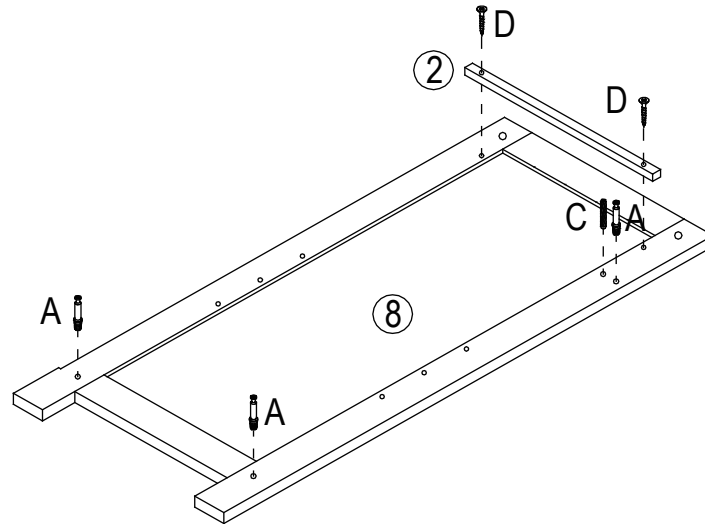

1

A

Pin 6 pcs

C

6*30mm

Wooden Dowel 2 pcs

D

4*25mm

Screw 4 pcs

E

Magnet 1 pc

F

3*14mm

Screw 2 pcs