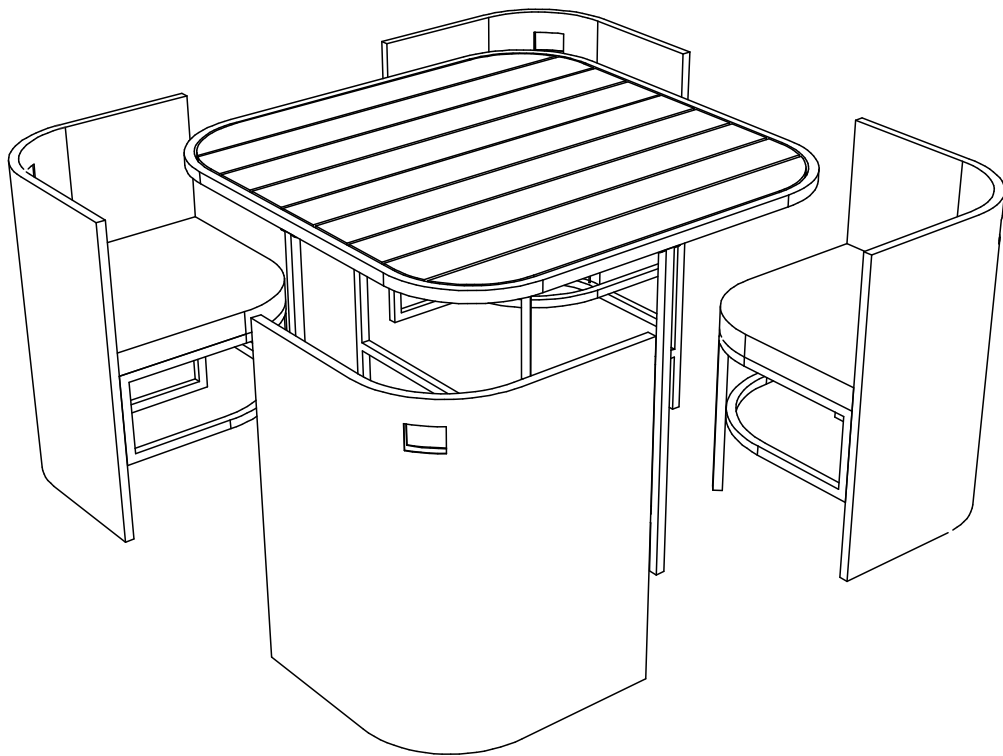

ASSEMBLY INSTRUCTION

SOLARO 5 Piece Rattan Dining Set PLU: 166656

PART LIST

Ⓐ x1

Ⓑ x1

Ⓒ x1

Ⓔ x4

Ⓕ x4