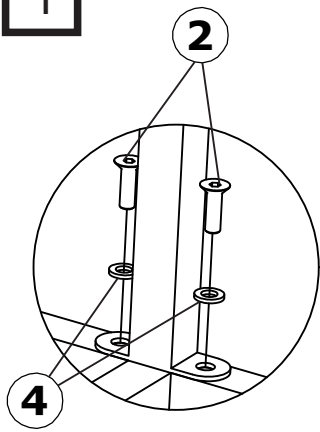

Ⓖ x4

HARDWARES

Bolt M6x45mm = 20pcs

Bolt M6x20mm = 8pcs

Bolt M6x50mm = 1pc

Washer M6 = 30pcs

Nuts M6 = 1pc

Allenkey = 2pcs

Wrench M6 = 1pc

A		1 PC
B		1 PC
C		1 PC

2	 M6x20mm	8 PCS
3	 Bolt M6x50mm	1 PC
4	 Washer M6	10 PCS
5	 Nuts M6	1 PC
6	 Allenkey	1 PC
7	 Wrench M6 = 1pc	1 PC

1

2

3

x4

E		4 PCS
F		4 PCS
G		4 PCS

1	 Bolt M6x45mm	20 PCS
4	 Washer M6	20 PCS
6	 Allenkey	1 PC

1

x4

E

F

x5

2

G