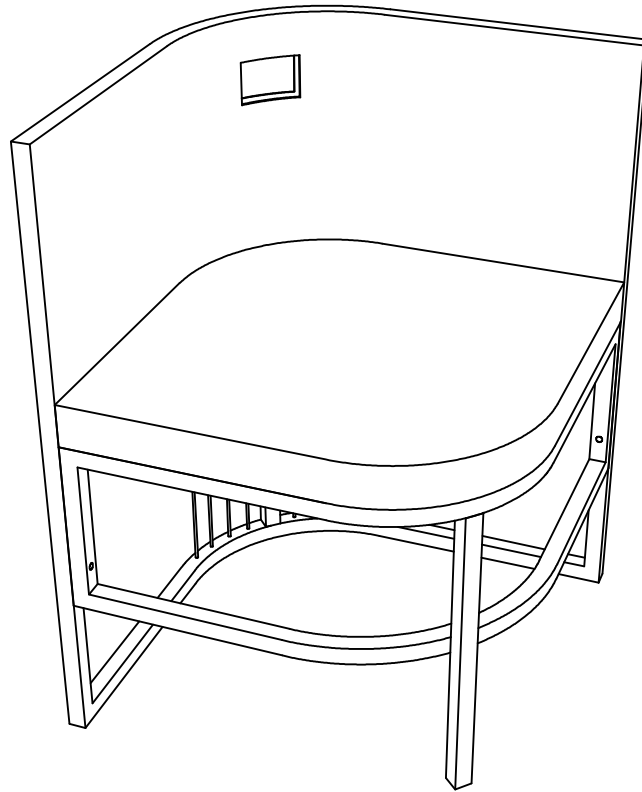

x4

E		4 PCS
F		4 PCS
G		4 PCS

1	 Bolt M6x45mm	20 PCS
4	 Washer M6	20 PCS
6	 Allenkey	1 PC