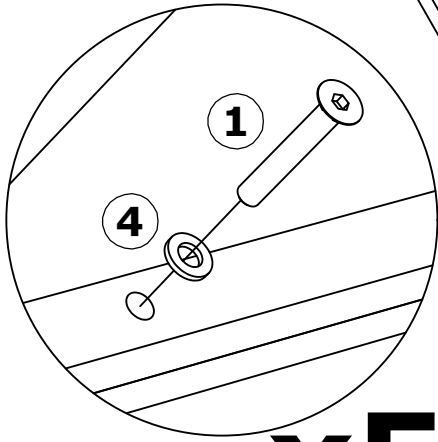

Ⓖ x4

HARDWARES

Bolt M6x45mm = 20pcs

Bolt M6x20mm = 8pcs

Bolt M6x50mm = 1pc

Washer M6 = 30pcs

Nuts M6 = 1pc

Allenkey = 2pcs

1	 Bolt M6x45mm	20 PCS
4	 Washer M6	20 PCS
6	 Allenkey	1 PC

1

x4

E

F

x5

2

G