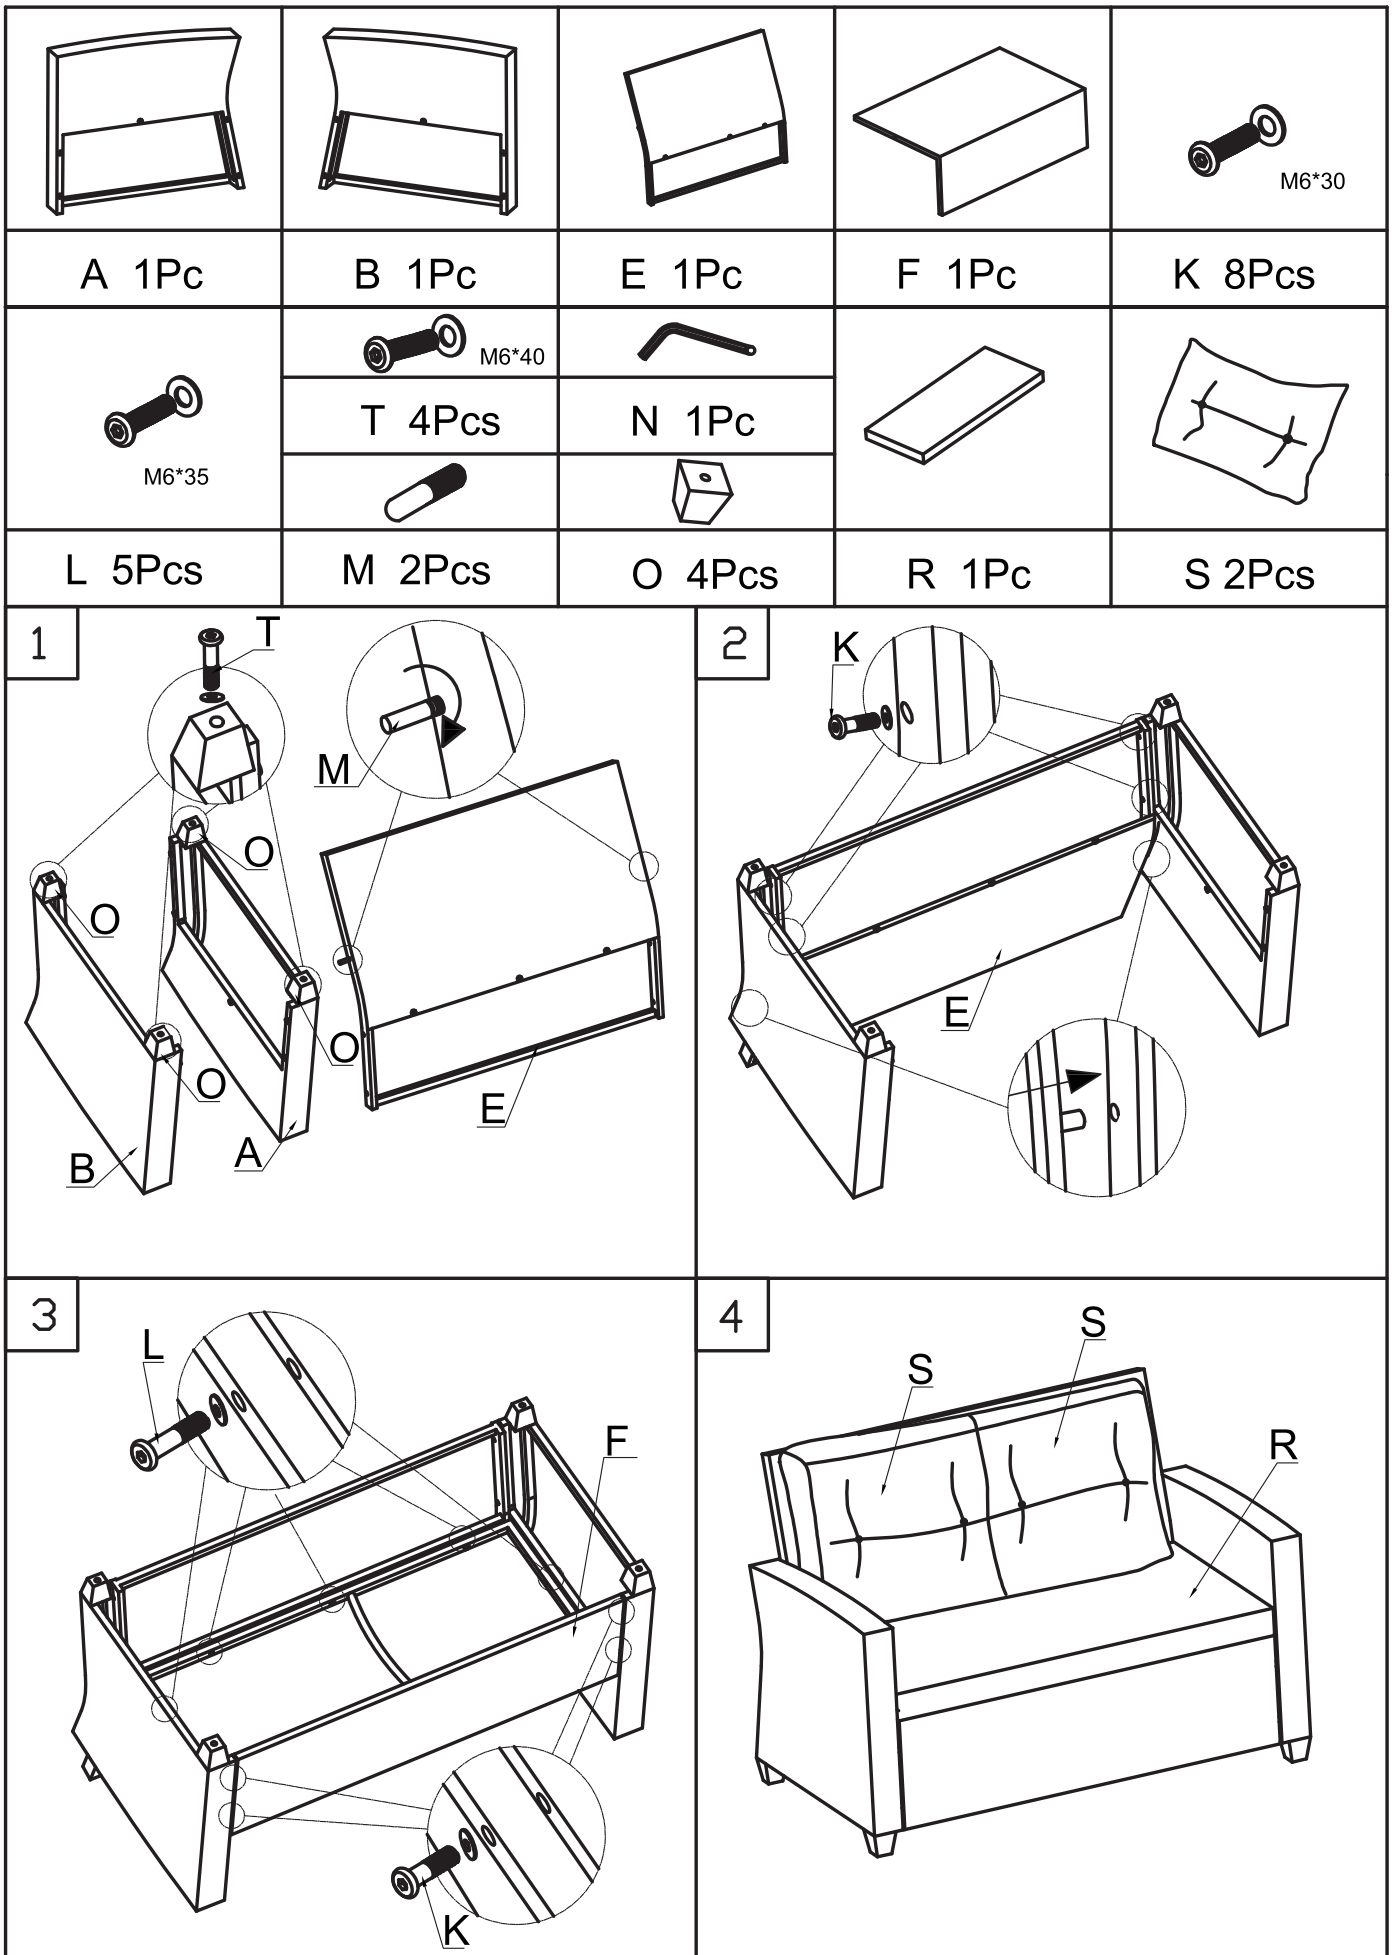

ASSEMBLY INSTRUCTION

TOSCANA 4 PIECE RATTAN SOFA SET(166653)

			 M6*30	 M6*40	
G 2Pcs	H 1Pc	J 1Pc	K 6Pcs	T 4Pcs	N 1Pc
					
O 4Pcs					