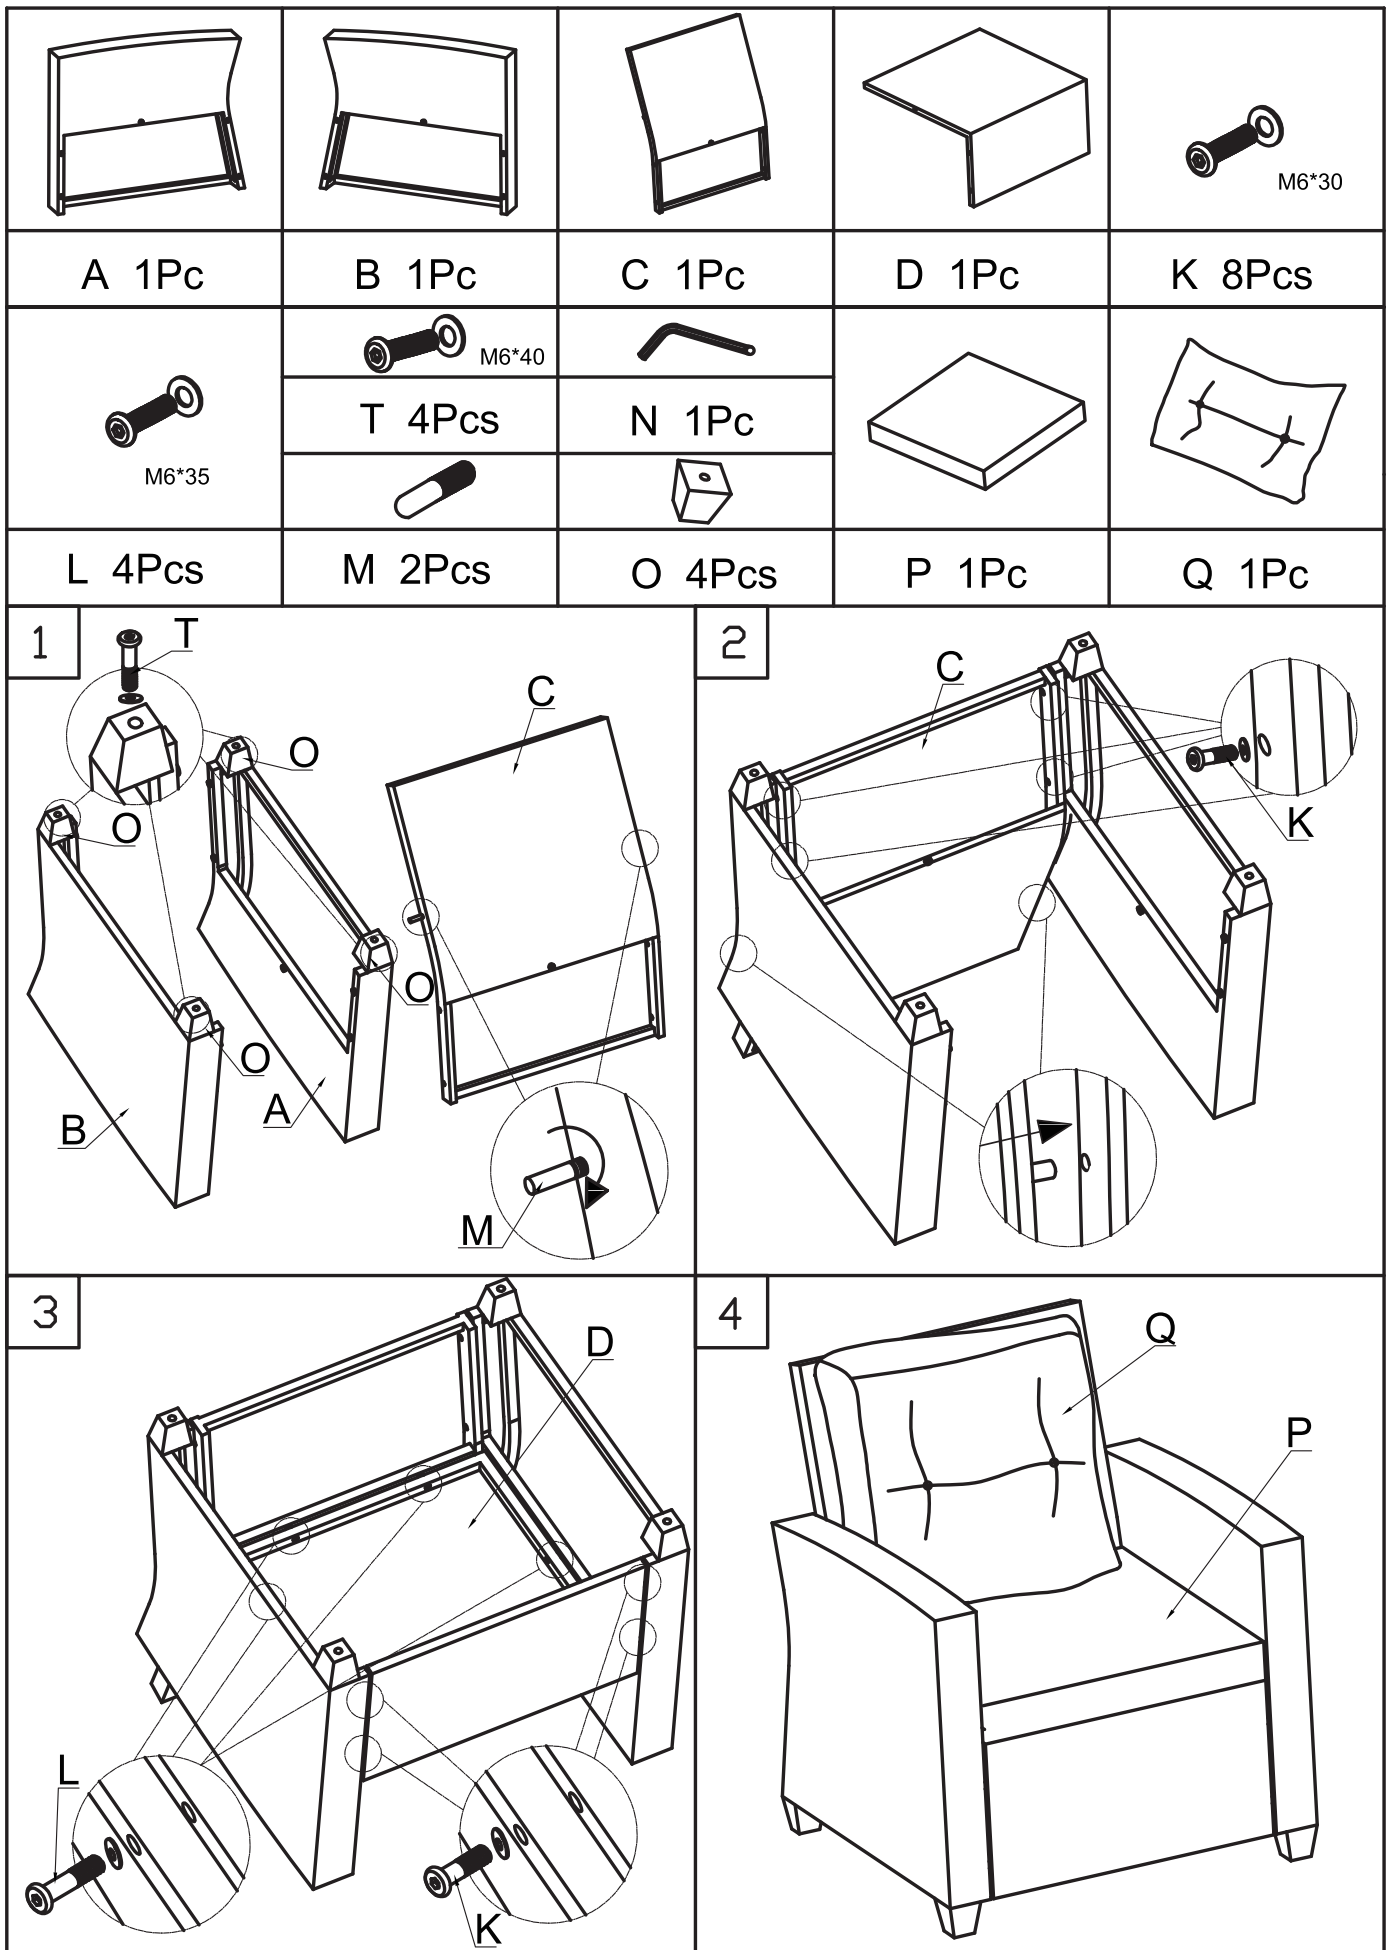

ASSEMBLY INSTRUCTION

TOSCANA 4 PIECE RATTAN SOFA SET(166653)

			 M6*30	 M6*40	
G 2Pcs	H 1Pc	J 1Pc	K 6Pcs	T 4Pcs	N 1Pc
					
O 4Pcs					