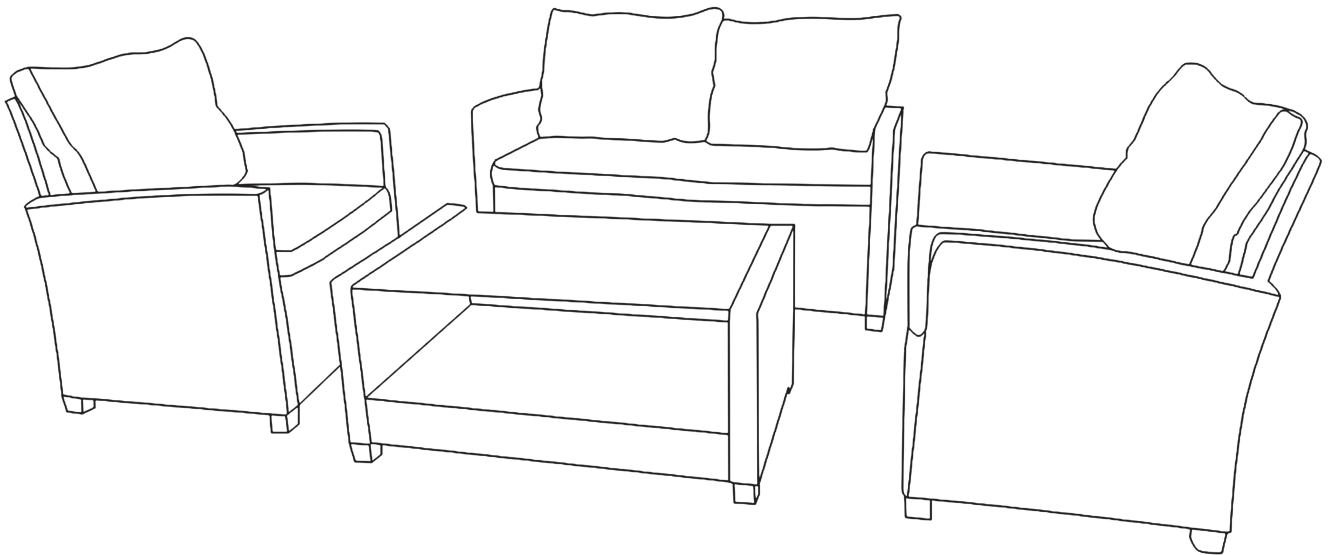

ASSEMBLY INSTRUCTION

TOSCANA 4 PIECE RATTAN SOFA SET(166653)

			 M6*30	 M6*40	
G 2Pcs	H 1Pc	J 1Pc	K 6Pcs	T 4Pcs	N 1Pc
					
O 4Pcs					