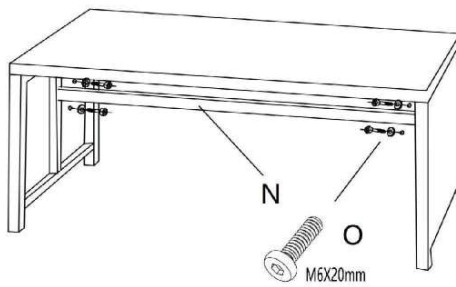

Step1

Step2

Step3

Step4

Do not fully tighten bolts until assembly is complete.

M		SEAT PANEL	1PC	L		Leg	2PCS
N		CONNEVTION BAR	1PC	G		ALLEN WRENCH	1 PC
E		M6x35mm BOLT/WASHER	4PCS				
O		M6x20mm BOLT/WASHER	4PCS				

Step1

Step2

Step3

Do not fully tighten bolts until assembly is complete.

A		TABLE LEG	2 PCS	B		TABLE LINKER	2 PCS
C		TABLE TOP	1 PC	D		M6x20 BOLT/WASHER	4PCS
E		ALLEN WRENCH	1 PC	F		TABLE GLASS	1 PC
G		M6X30 BOLT/WASHER	4PCS				