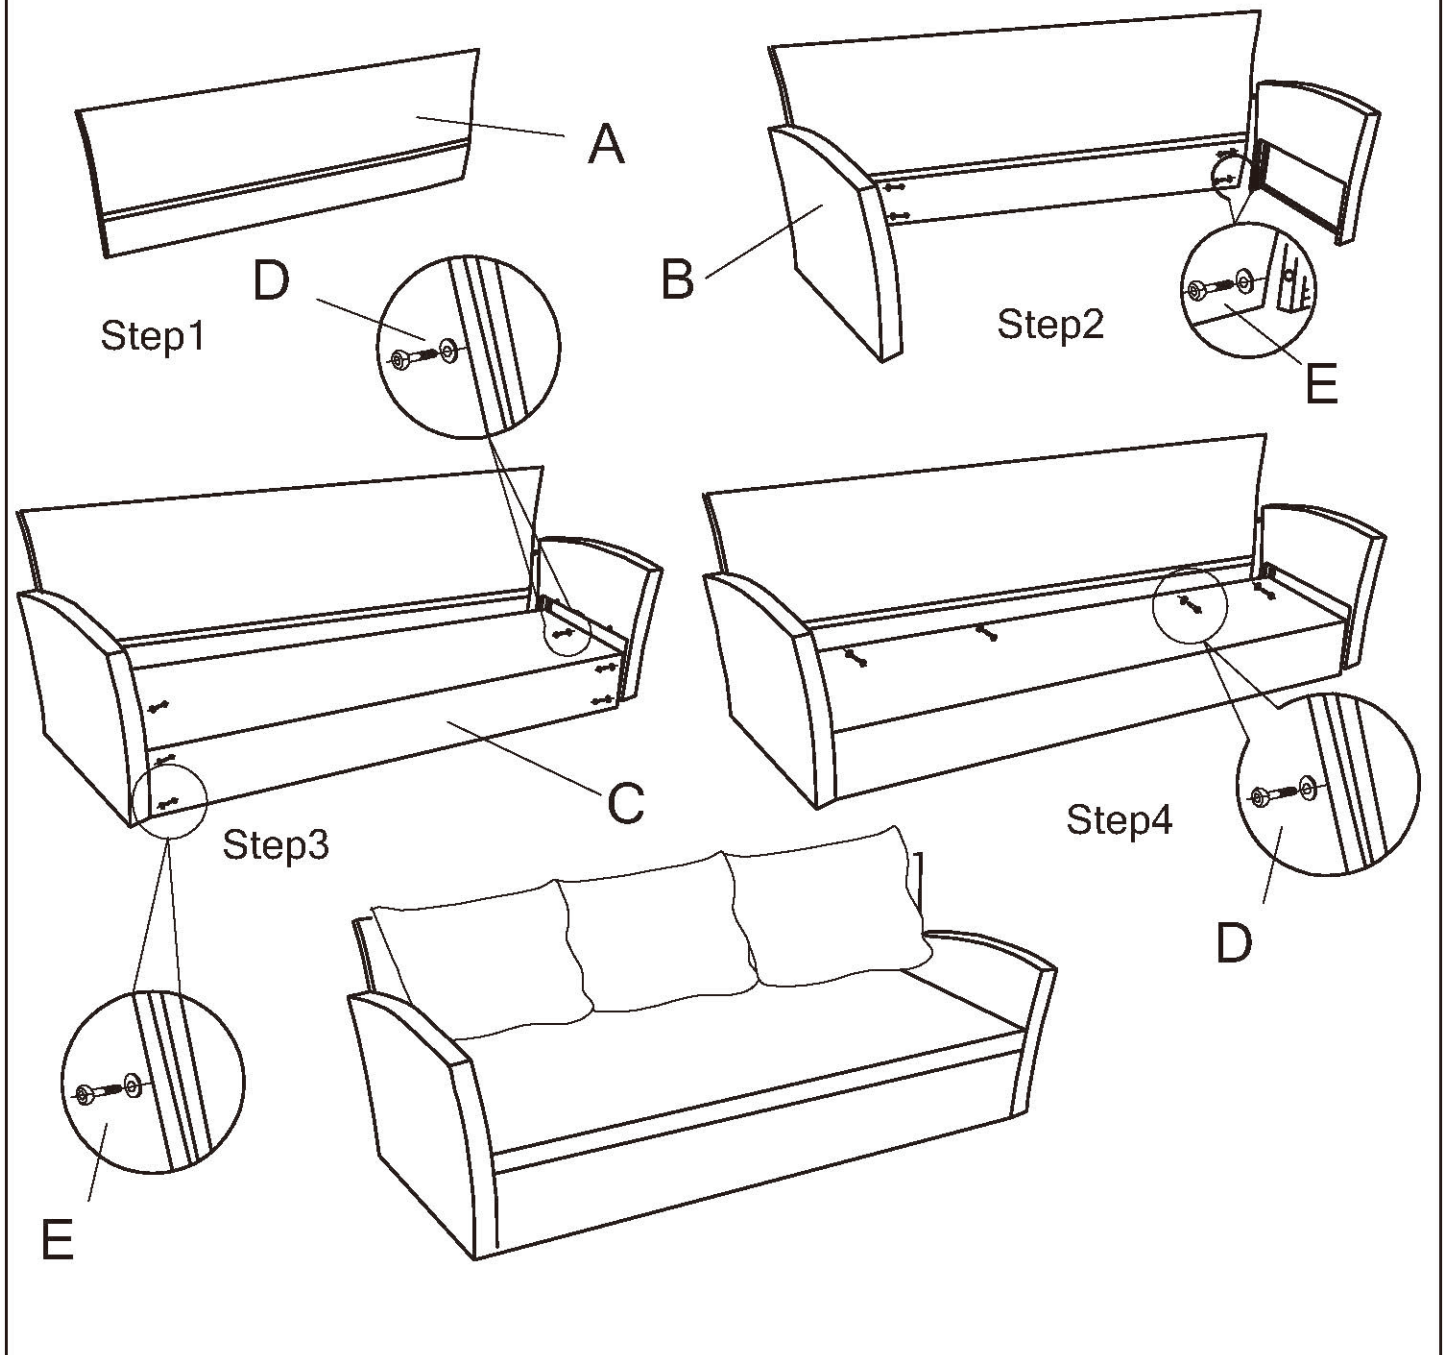

ASSEMBLY INSTRUCTIONS

COM TOSCANA 5PC RATTAN LOUNGE DINING SET(122359,122360)

Do not fully tighten bolts until assembly is complete.

A		SOFA BACKREST	1 PC	B		SOFA ARMREST	2PCS
C		SOFA SEAT	1 PC	D		M6*40 BOLT/WASHER	6PCS
E		M6*35 BOLT/WASHER	8PCS				
G		ALLEN WRENCH	1 PC				

Do not fully tighten bolts until assembly is complete.

A		CHAIR BACKREST	2 PCS	B		CHAIR ARMREST	4PCS
C		CHAIR SEAT	2 PCS	D		M6*40 BOLT/WASHER	8 PCS
E		M6*35 BOLT/WASHER	16PCS				
G		ALLEN WRENCH	1 PC				

Step1

Step2

Step3

Step4

Do not fully tighten bolts until assembly is complete.

M		SEAT PANEL	1PC	L		Leg	2PCS
N		CONNEVTION BAR	1PC	G		ALLEN WRENCH	1 PC
E		M6x35mm BOLT/WASHER	4PCS				
O		M6x20mm BOLT/WASHER	4PCS				