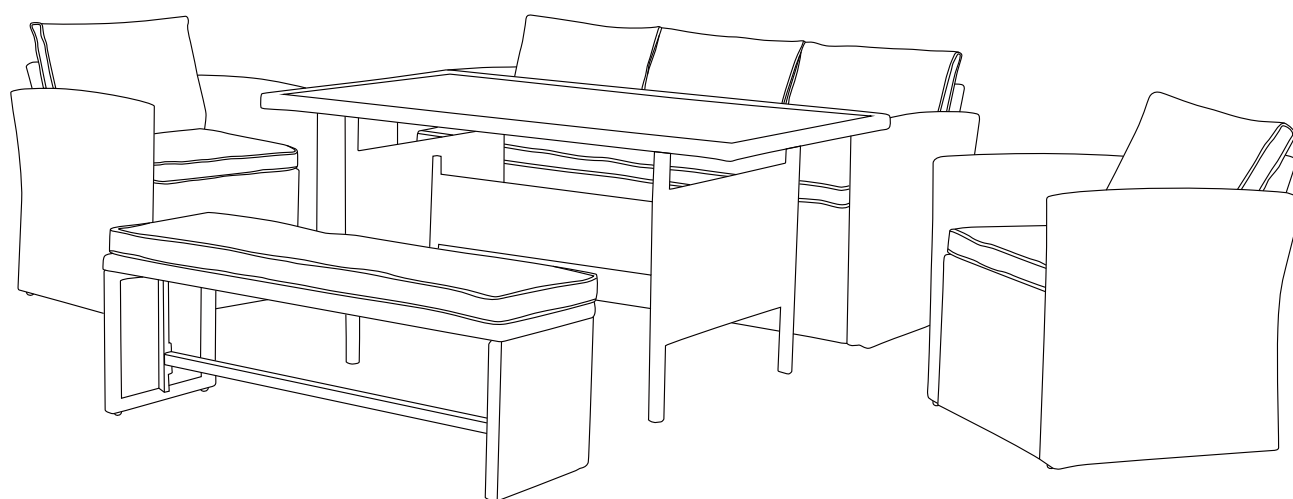

ASSEMBLY INSTRUCTIONS

COM TOSCANA 5PC RATTAN LOUNGE DINING SET(122359,122360)

Do not fully tighten bolts until assembly is complete.

A		SOFA BACKREST	1 PC	B		SOFA ARMREST	2PCS
C		SOFA SEAT	1 PC	D		M6*40 BOLT/WASHER	6PCS
E		M6*35 BOLT/WASHER	8PCS				
G		ALLEN WRENCH	1 PC				