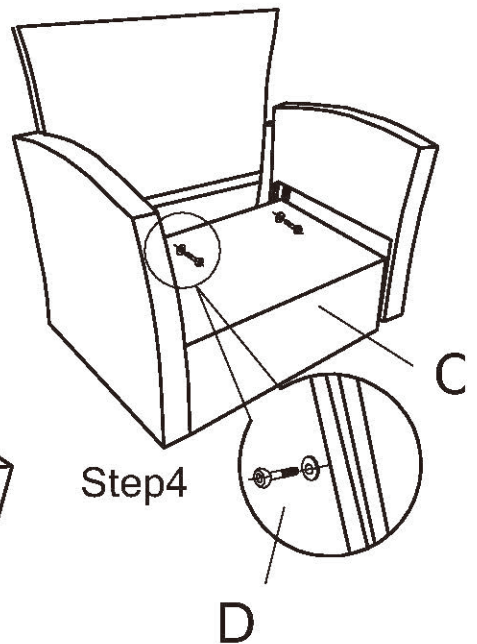

ASSEMBLY INSTRUCTIONS

COM TOSCANA 5PC RATTAN LOUNGE DINING SET(122359,122360)

Do not fully tighten bolts until assembly is complete.

A		SOFA BACKREST	1 PC	B		SOFA ARMREST	2PCS
C		SOFA SEAT	1 PC	D		M6*40 BOLT/WASHER	6PCS
E		M6*35 BOLT/WASHER	8PCS				
G		ALLEN WRENCH	1 PC				

Do not fully tighten bolts until assembly is complete.

A		CHAIR BACKREST	2 PCS	B		CHAIR ARMREST	4PCS
C		CHAIR SEAT	2 PCS	D		M6*40 BOLT/WASHER	8 PCS
E		M6*35 BOLT/WASHER	16PCS				
G		ALLEN WRENCH	1 PC				

Step1

Step2

Step3

Step4

Do not fully tighten bolts until assembly is complete.

M		SEAT PANEL	1PC	L		Leg	2PCS
N		CONNEVTION BAR	1PC	G		ALLEN WRENCH	1 PC
E		M6x35mm BOLT/WASHER	4PCS				
O		M6x20mm BOLT/WASHER	4PCS				