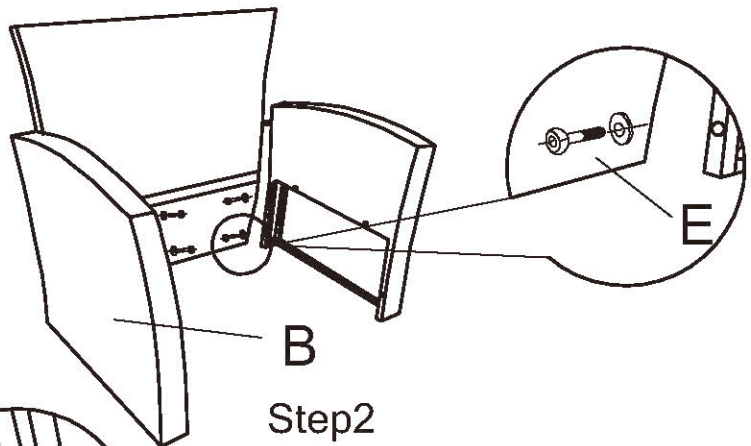

Do not fully tighten bolts until assembly is complete.

A		CHAIR BACKREST	2 PCS	B		CHAIR ARMREST	4PCS
C		CHAIR SEAT	2 PCS	D		M6*40 BOLT/WASHER	8 PCS
E		M6*35 BOLT/WASHER	16PCS				
G		ALLEN WRENCH	1 PC