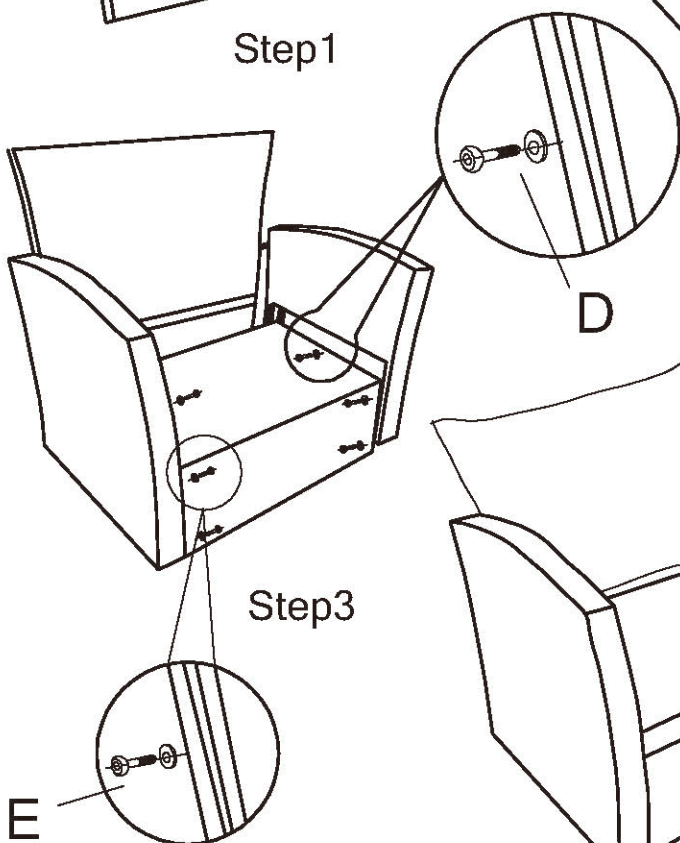

ASSEMBLY INSTRUCTIONS

COM TOSCANA 5PC RATTAN LOUNGE DINING SET(122359,122360)

Do not fully tighten bolts until assembly is complete.

A		SOFA BACKREST	1 PC	B		SOFA ARMREST	2PCS
C		SOFA SEAT	1 PC	D		M6*40 BOLT/WASHER	6PCS
E		M6*35 BOLT/WASHER	8PCS				
G		ALLEN WRENCH	1 PC				

Do not fully tighten bolts until assembly is complete.

A		CHAIR BACKREST	2 PCS	B		CHAIR ARMREST	4PCS
C		CHAIR SEAT	2 PCS	D		M6*40 BOLT/WASHER	8 PCS
E		M6*35 BOLT/WASHER	16PCS				
G		ALLEN WRENCH	1 PC				

Step1

Step2

Step3

Step4

Do not fully tighten bolts until assembly is complete.

M		SEAT PANEL	1PC	L		Leg	2PCS
N		CONNEVTION BAR	1PC	G		ALLEN WRENCH	1 PC
E		M6x35mm BOLT/WASHER	4PCS				
O		M6x20mm BOLT/WASHER	4PCS				