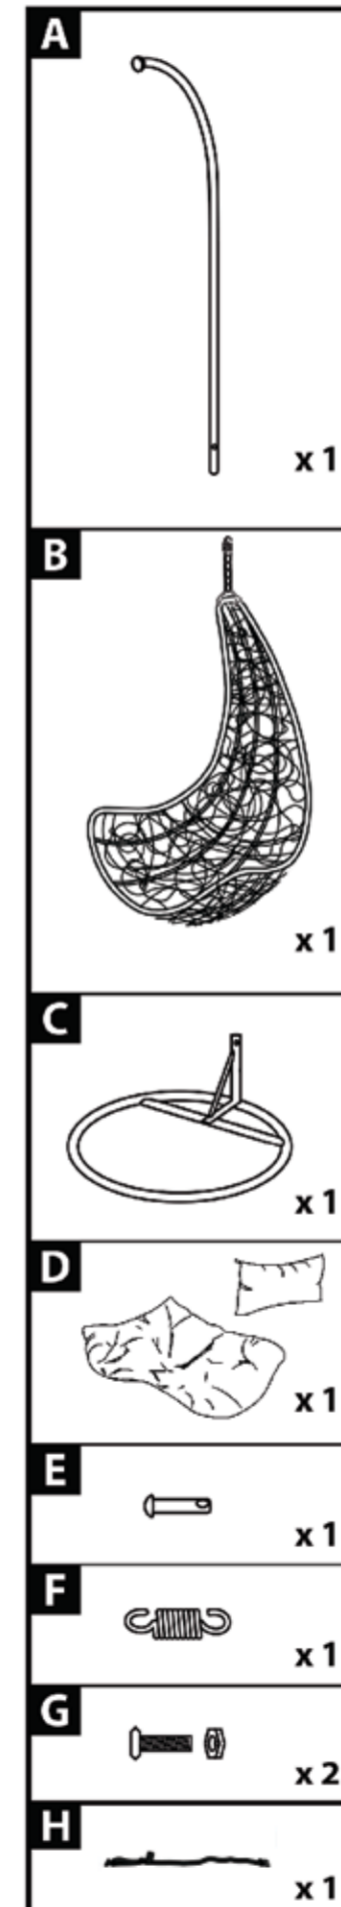

Xiongli Decoration Co., Ltd	
Size:	210(W) X 297(H)mm
Color:	■ 100K ■ Die-cut
Material:	Paper Front & Back
Coating:	Glossy
Item:	075250 GREY CRESCENT RATTAN SWING IM
Date:	18-09-2020
Designer:	Tom

Size: 210(W) X 297(H)mm

## Crescent Rattan Hanging Chair PLU-075250 Assembly Instructions

Make sure to use this item firmly fixed in place and on a flat solid even surface.  
Excessive movement of the swing could result in risk of tipping over and causing injury.

This item is not climbing frame or toy.

### Part List