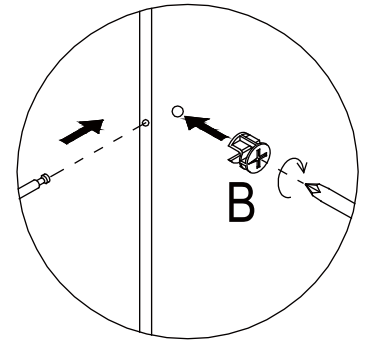

2

A

Pin

2 pcs

B

Cam Lock

2 pcs

C

6*30mm

Wooden Dowel

2 pcs

E

Magnet

1 pc

F

3*14mm

Screw

2 pcs