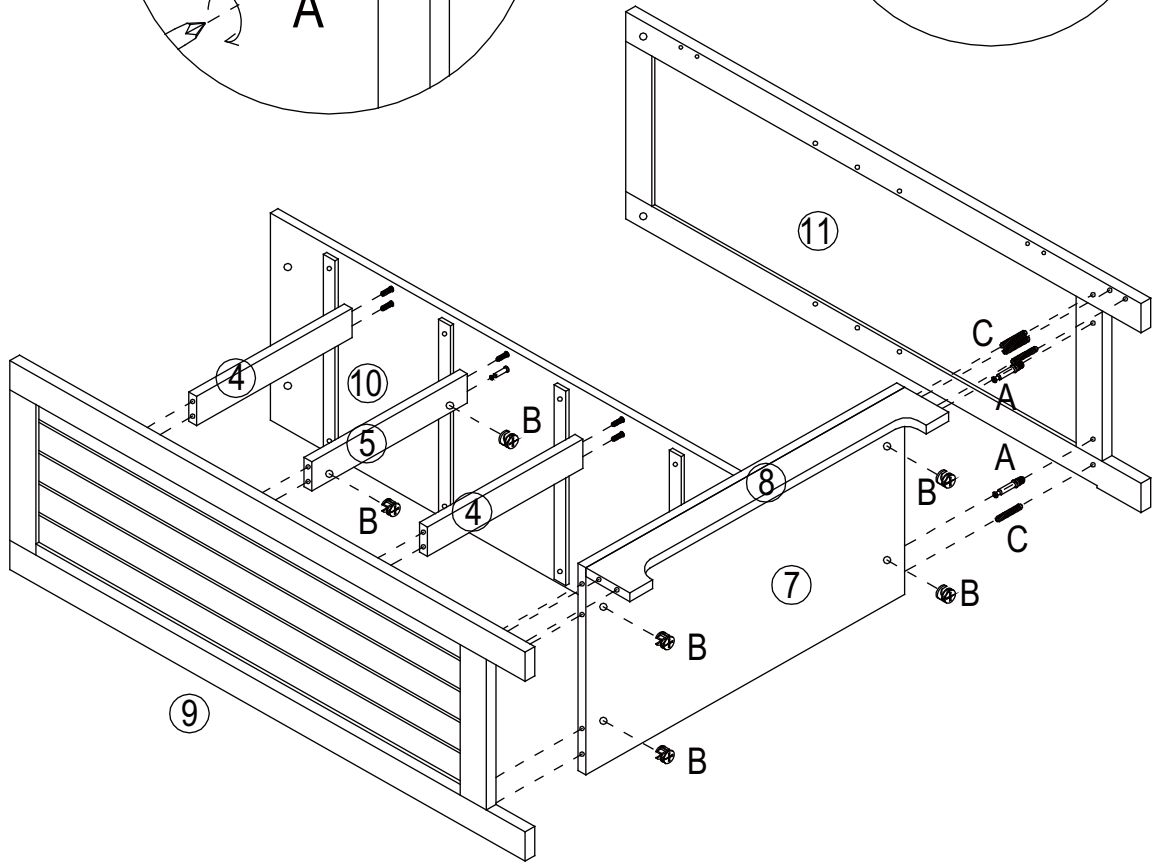

3

A

Pin

2 pcs

B

Cam Lock

6 pcs

C

6*30mm

Wooden Dowel

4 pcs