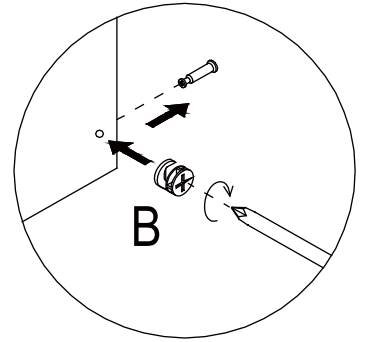

3

A

Pin

2 pcs

B

Cam Lock

6 pcs

C

6*30mm

Wooden Dowel

4 pcs