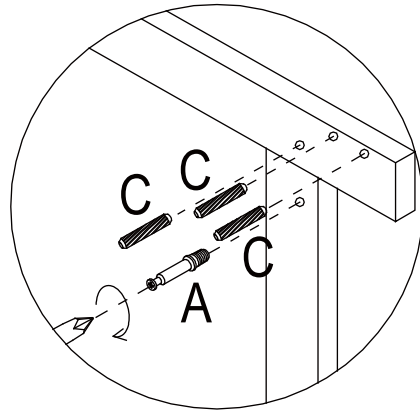

3

A

Pin

2 pcs

B

Cam Lock

6 pcs

C

6*30mm

Wooden Dowel

4 pcs