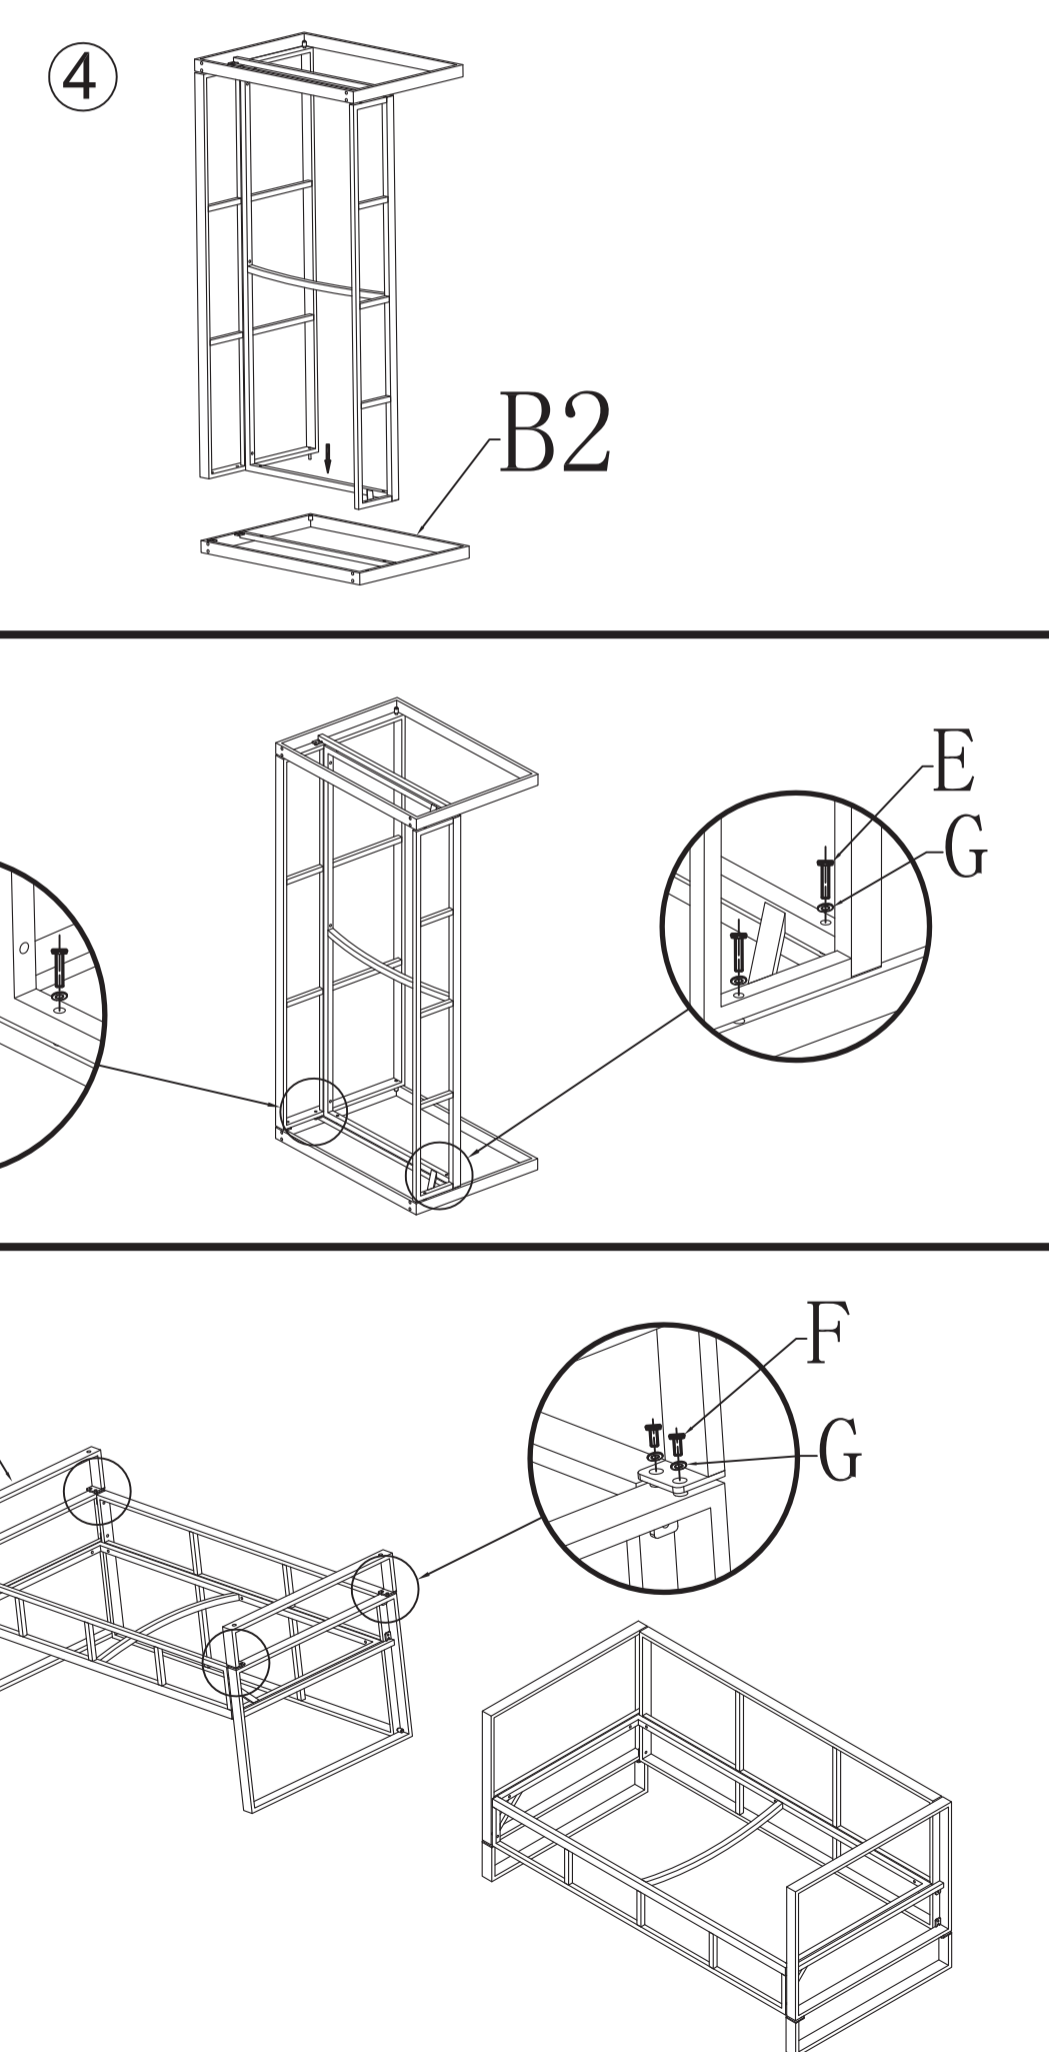

SIZE: 21 X 29 CM

ARONA 4 PIECE RATTAN SOFA SET PLU-113092 & 113093 Assembly Instructions

IMPORTANT: RETAIN THIS INSTRUCTION FOR FUTURE REFERENCE. PLEASE READ CAREFULLY.

WARNING

This item is for domestic use only.
Maximum Loading Capacity is 20 kgs for table, 200 kgs for 2-seater and 100 kgs for each armchair.
Recommended two people to assemble this item. Assemble this item on a flat, solid and even surface.
Ensure that all the necessary pieces are in the carton before starting the assembly.
This item is not a climbing frame or toy.
Never leave children unsupervised with the packaging materials.
Danger of suffocation. Keep out of reach for children.
Do not sit or stand on the table.

PLU-113092 & 113093 Full Set Part List

A1		2	C2		1	H		2
A2		1	D		6	I		1
B1		3	E		37	J		2
B2		3	F		32			
C1		2	G		69			

PLU-113092 & 113093 2 Seater Part List

PLU-113092 & 113093 Single Seater Part List

PLU-113092 & 113093 Tea Table Part List