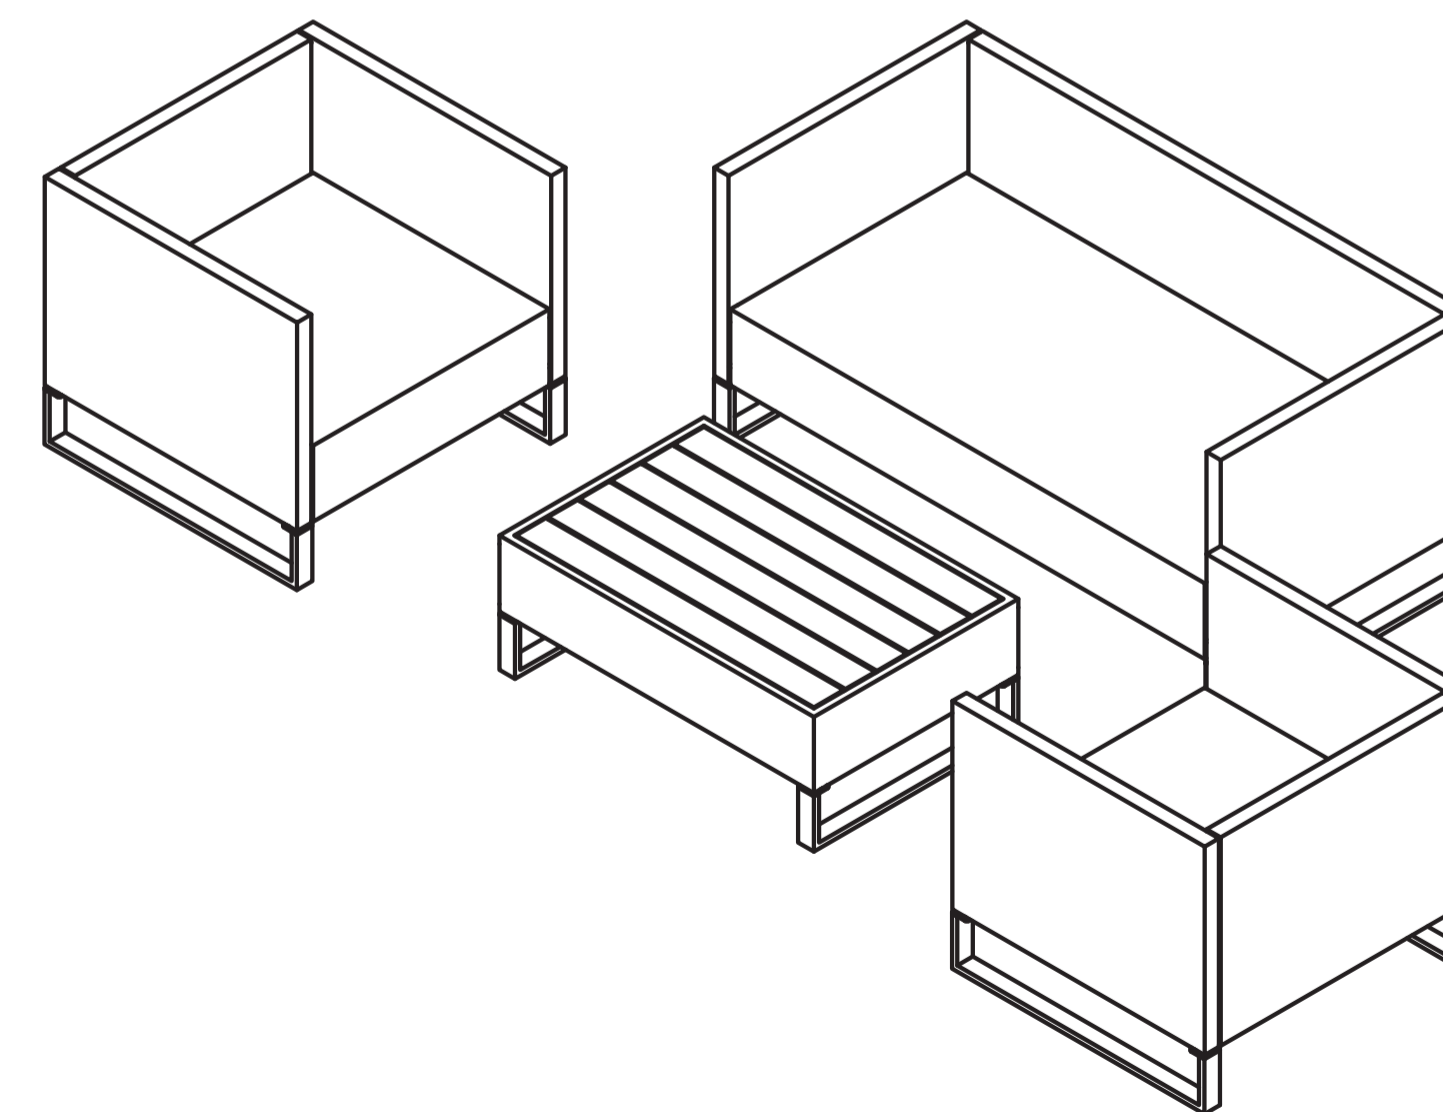

SIZE: 21 X 29 CM

ARONA 4 PIECE RATTAN SOFA SET PLU-113092 & 113093 Assembly Instructions

IMPORTANT: RETAIN THIS INSTRUCTION FOR FUTURE REFERENCE. PLEASE READ CAREFULLY.

WARNING

This item is for domestic use only.
Maximum Loading Capacity is 20 kgs for table, 200 kgs for 2-seater and 100 kgs for each armchair.
Recommended two people to assemble this item. Assemble this item on a flat, solid and even surface.
Ensure that all the necessary pieces are in the carton before starting the assembly.
This item is not a climbing frame or toy.
Never leave children unsupervised with the packaging materials.
Danger of suffocation. Keep out of reach for children.
Do not sit or stand on the table.

PLU-113092 & 113093 Full Set Part List

A1		2	C2		1	H		2
A2		1	D		6	I		1
B1		3	E		37	J		2
B2		3	F		32			
C1		2	G		69			

PLU-113092 & 113093 2 Seater Part List

PLU-113092 & 113093 Single Seater Part List

PLU-113092 & 113093 Tea Table Part List